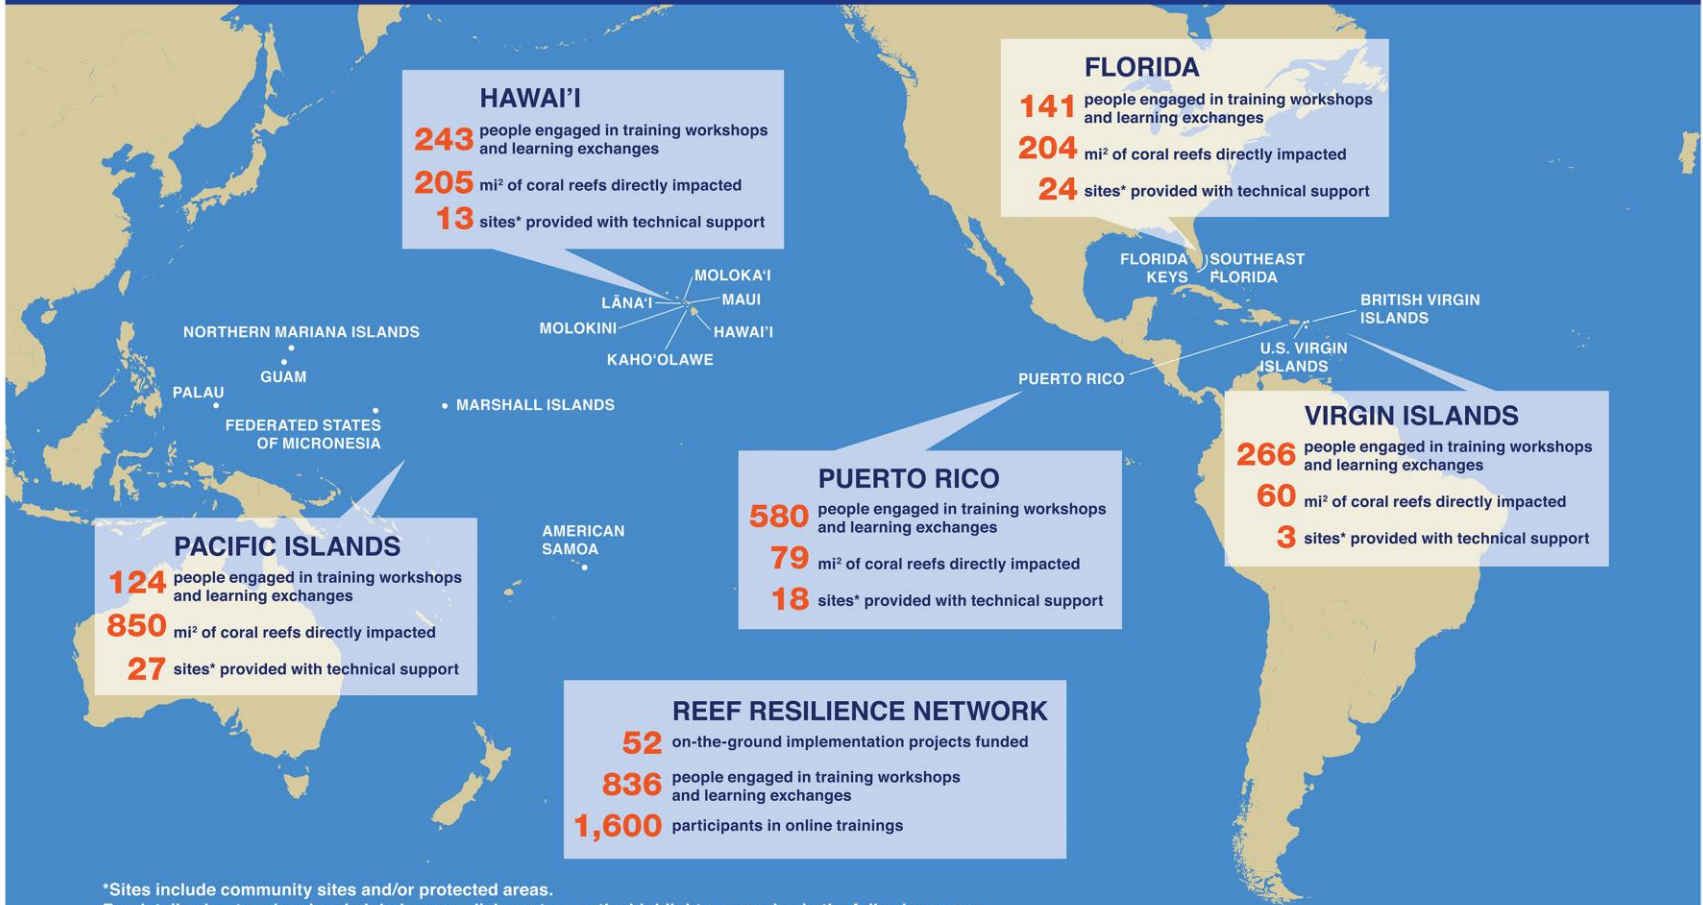

# Local Action For Global Coral Reef Conservation

Highlights of a 6-Year Partnership between The Nature Conservancy and the NOAA Coral Reef Conservation Program

The Nature Conservancy, NOAA Coral Reef Conservation Program, and seven US coral reef jurisdictions completed a \$10 million six-year partnership that supported the effective management and protection of coral reefs. Efforts focused on providing guidance in planning and science as well as their on-the-ground application. Successful approaches were then expanded through global capacity building activities for coral reef managers.

# Local Action For Global Coral Reef Conservation

Highlights of a 6-Year Partnership Between The Nature Conservancy  
and the NOAA Coral Reef Conservation Program

The Nature  
Conservancy   
Protecting nature. Preserving life.

# Local knowledge & wisdom

# Larval Dispersion from Olowalu

**11,800 acres**

cared for

**600+ PEOPLE ENGAGED**

in community-based management

**6 Communities**

promoting pono fishing

**4 Communities**