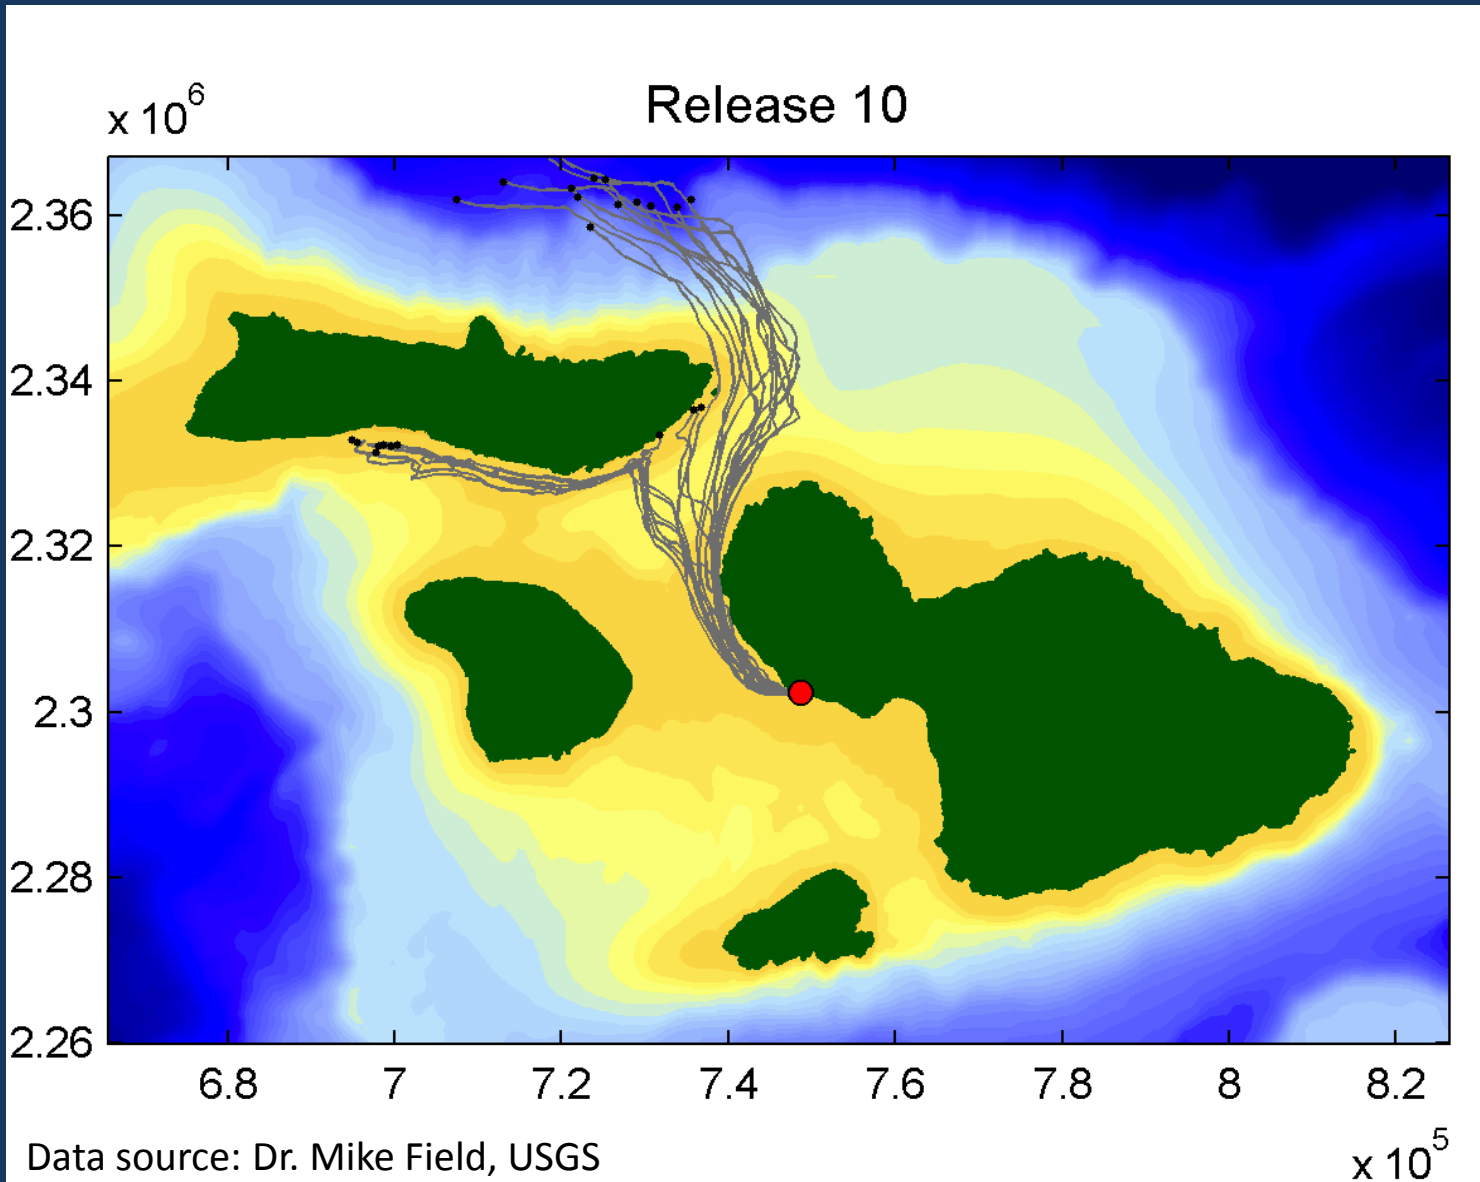

# Larval Dispersion from Olowalu

**11,800 acres**

cared for

**600+ PEOPLE ENGAGED**

in community-based management

**6 Communities**

promoting pono fishing

**4 Communities**